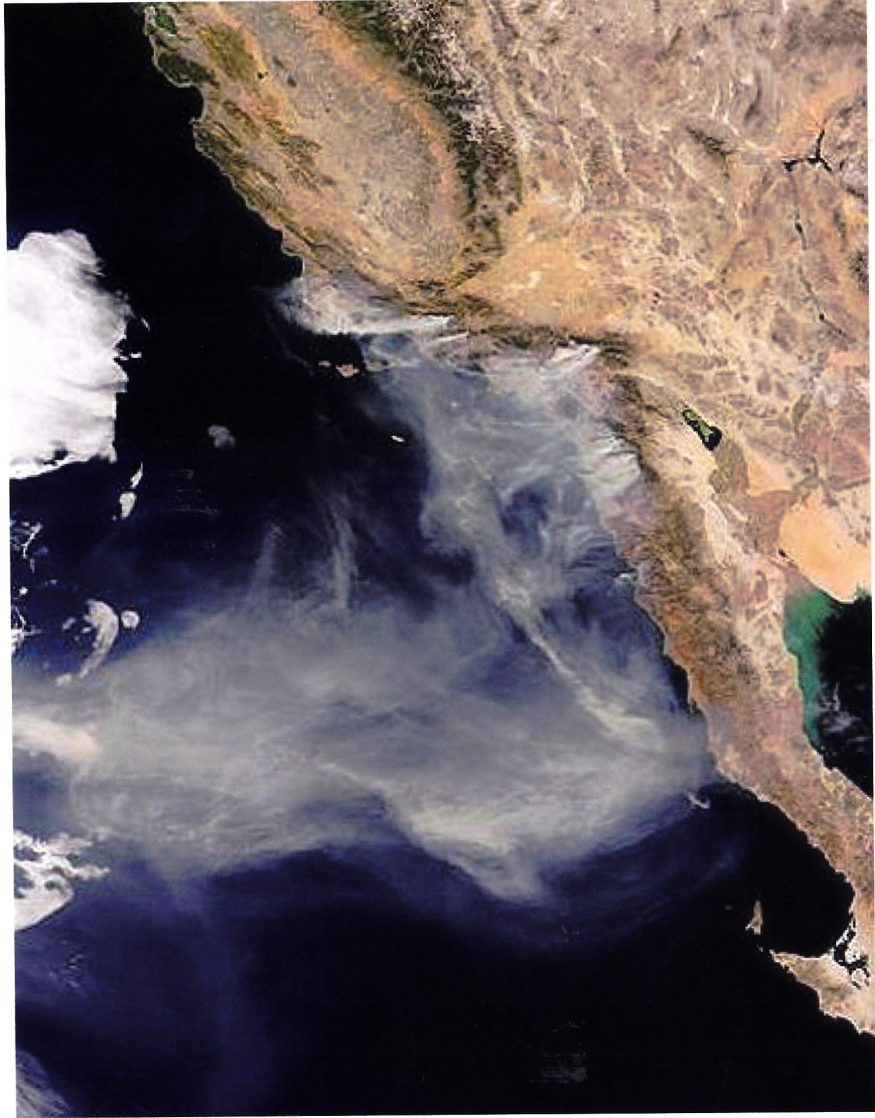

**PHOTOGRAPHS**

**BY**

**A. J. GRIFFITH**

**Intersection of Tavern and Japatul Roads**

HWY 15 N & Miramar Way

The fire moves south down Oak Canyon toward the 52 freeway.

Aerial view of the fire line along Route 15 near Miramar Air Station.

San Diego police officer backs his car off Clairemont Mesa Blvd just east of I-15 as the fire flares up on the north side.

East Miramar

Fire rages on the east side of the I-15 at Clairemont Mesa Blvd

Horse being lead away from stables.

Traffic backed up on I-15 from closures forced by the wildfires on Sunday

A large home burns out of control in Ramona

The fire line nears a Scripps Ranch development.

The fire line nears a Scripps Ranch development.

A horse is kept at the Valley View Casino after being rescued from the fire in Valleyy Center in Sunday

Ventura  
County  
firefighters  
look at a  
twister of  
flame from  
a wildfire,  
Sunday, in  
Simi Valley