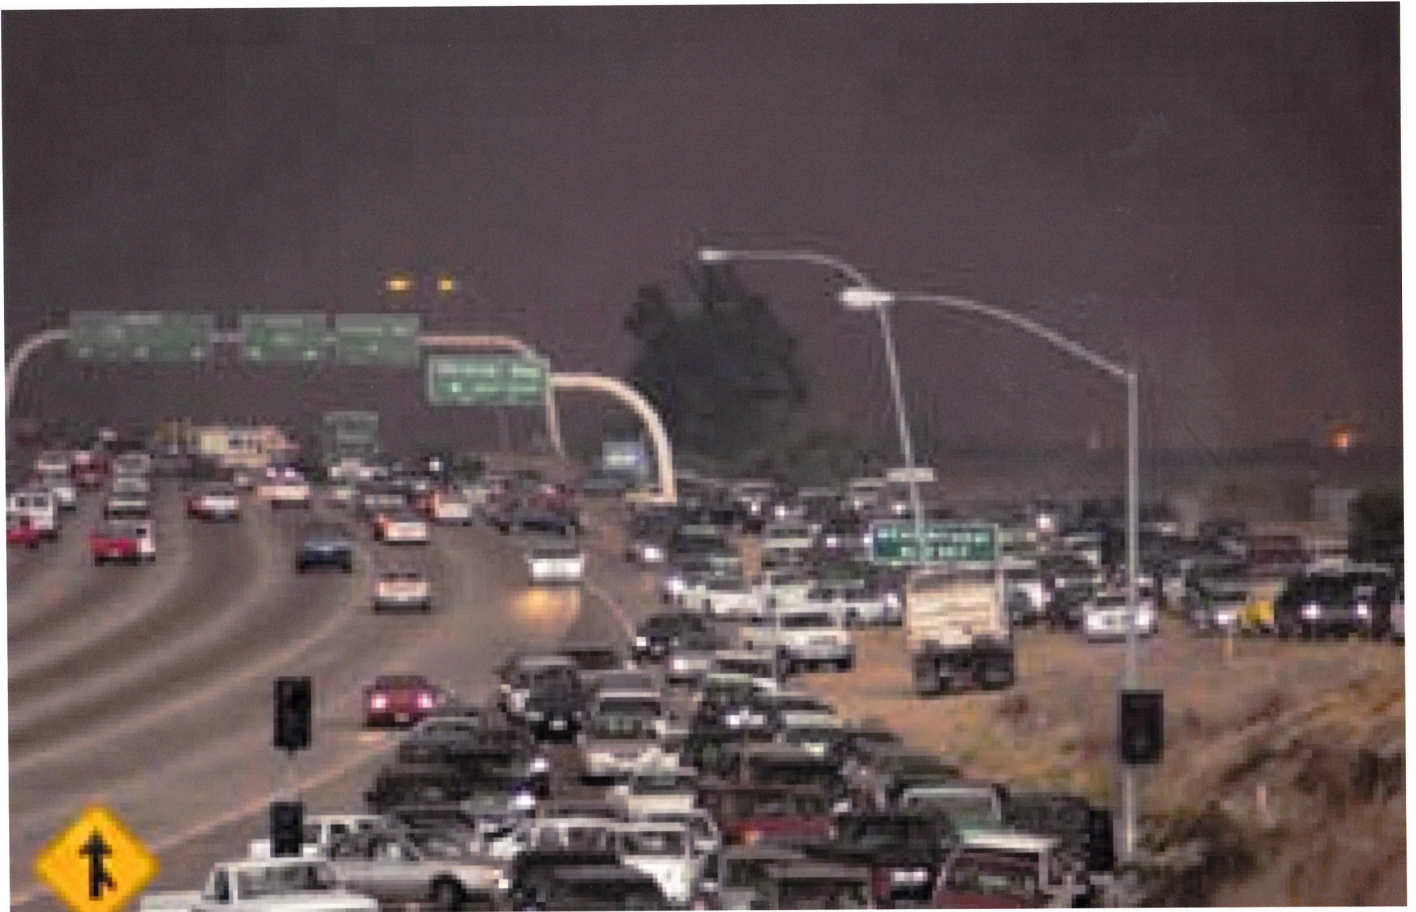

**PHOTOGRAPHS**

**BY**

**A. J. GRIFFITH**

**Intersection of Tavern and Japatul Roads**

HWY 15 N & Miramar Way

The fire moves south down Oak Canyon toward the 52 freeway.

Aerial view of the fire line along Route 15 near Miramar Air Station.

San Diego police officer backs his car off Clairemont Mesa Blvd just east of I-15 as the fire flares up on the north side.

East Miramar

Fire rages on the east side of the I-15 at Clairemont Mesa Blvd

Horse being lead away from stables.

Traffic backed up on I-15 from closures forced by the wildfires on Sunday

A large home burns out of control in Ramona

The fire line nears a Scripps Ranch development.

The fire line nears a Scripps Ranch development.

A horse is kept at the Valley View Casino after being rescued from the fire in Valleyy Center in Sunday

Ventura  
County  
firefighters  
look at a  
twister of  
flame from  
a wildfire,  
Sunday, in  
Simi Valley