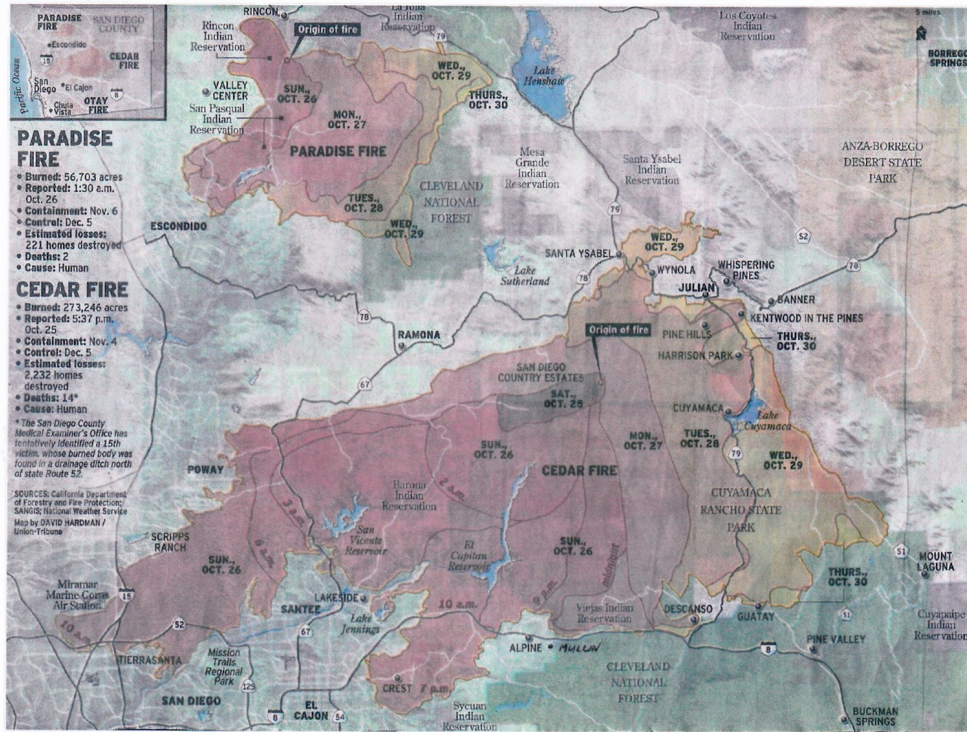

**PHOTOGRAPHS
BY**

ED MULLIN

Map of Paradise and Cedar Fires

2

3

Firefighters starting backfires behind homes on North side of Victoria in Alpine late Sunday evening.

4

10/26/2003

5

10/26/2003

6

10/26/2003

7

10/26/2003

8

10/26/2003

18

**Wal-Mart Shopping Center, Los Coches Road
Sunday evening**

19

20

**Wal-Mart Shopping Center, Los Coches Road
Sunday evening**

21

22

10/26/2003

23

10/26/2003

24

10/26/2003

**View of Harbison Canyon from Eltinge Ridge
in Alpine early Sunday**